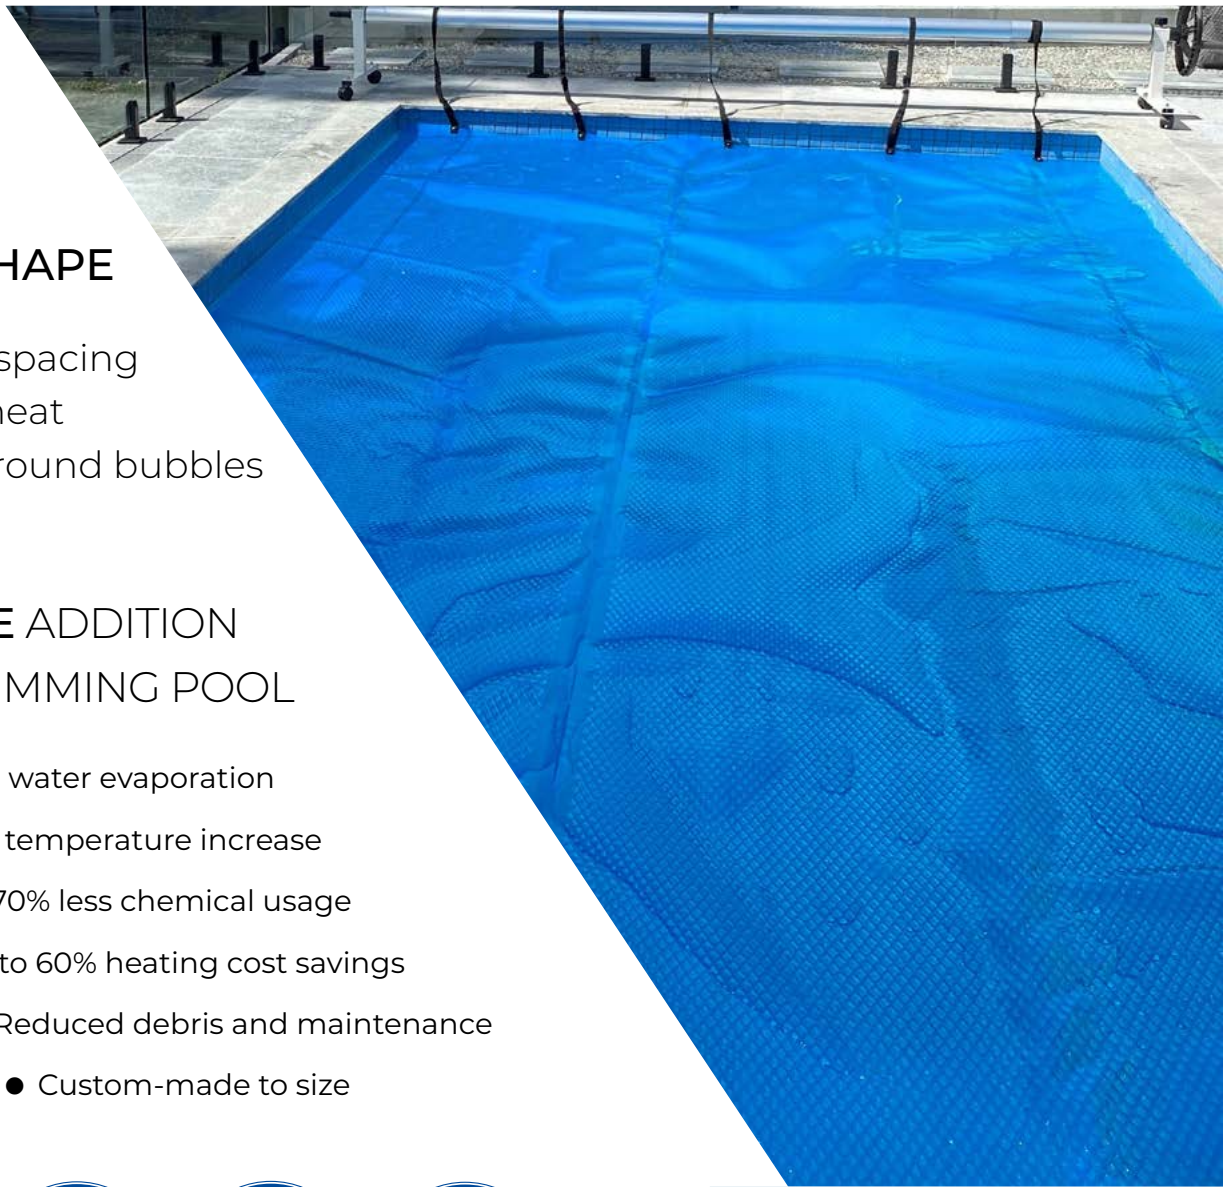

### A **MUST-HAVE** ADDITION TO YOUR SWIMMING POOL

- 97% reduced water evaporation
  - Up to 8°C temperature increase
    - Up to 70% less chemical usage
    - Up to 60% heating cost savings
    - Reduced debris and maintenance
    - Custom-made to size